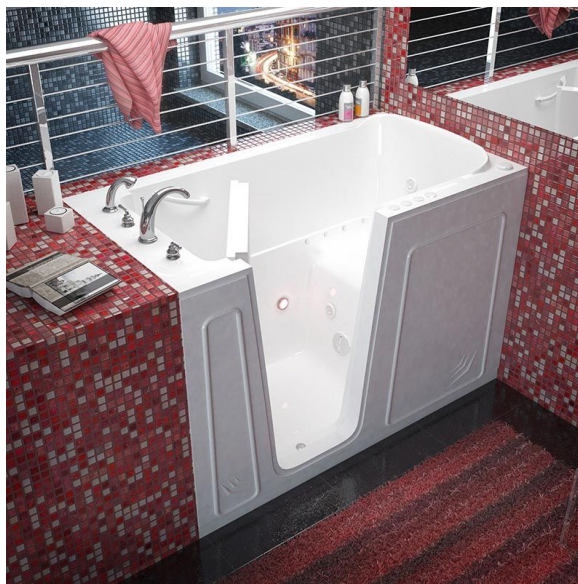

The ROYALE Models

The **ROYALE** series of Walk-In Bathtubs consists of **FIVE** distinct models, each with **FOUR** different variations. You'll enjoy having **TWENTY** unique ways to order your **ROYALE** Walk-In Bathtub to best suit your personal needs

ROYALE ACRYLIC EXTRA LARGE

Overall Outside Dimensions

60" L x 32" W x 38" H

Made of the Highest Quality ACRYLIC for
Durability, Luster and Beauty

Available in:

- **SOAKER** Model
- **AIR SPA** Model
- **WHIRLPOOL** Model
- **COMBO** (Air & Whirlpool Spa) Model

Call Us Now! Toll-Free: 1-800-447-1905

Or email us at: info@walkintoa.com

The ROYALE Models Include All of the Following Features:

- Replaces and Fits Into the Space of an Existing Bathtub
- Therapeutic, Hydrotherapy Air Spa System with 16 Air-Jets; 3-Speed Air Blower with 300 Watt In-Line Heater to Help Retain Water Temperature (Included in Air Spa and Combo(Air Spa & Whirlpool) Models)
- Therapeutic, Whirlpool Spa System with 6 Directional Water Jets; In-line Water Heater to Maintain Water Temperature (Included in Whirlpool and Combo Models)
- Low Threshold for Safe and Easy Access
- 17" Extra High Built-in Contoured Comfort Seat
- Built-in Safety Grab Bar
- Slip Resistant Floor
- Right or Left Mounted Doors - Inward Opening for Safety
- Attractive Roman Faucets and Matching Retractable Showerhead (Note: recent fixture changes may vary from photos)
- Overflow Drain for Safety
- Heavy Duty Steel Frame with Adjustable Leveling Legs
- Available in Your Choice of White or Biscuit
- Ten Year Manufacturer's Limited Warranty on the Walk-In Bathtub Shell; Lifetime Manufacturer's Limited Warranty on the Door Seal
- An "Optional" White or Biscuit Extension Spacer is Available
- An "Optional" AROMATHERAPY Kit is Available
- An "Optional" CHROMATHERAPY Kit is Available